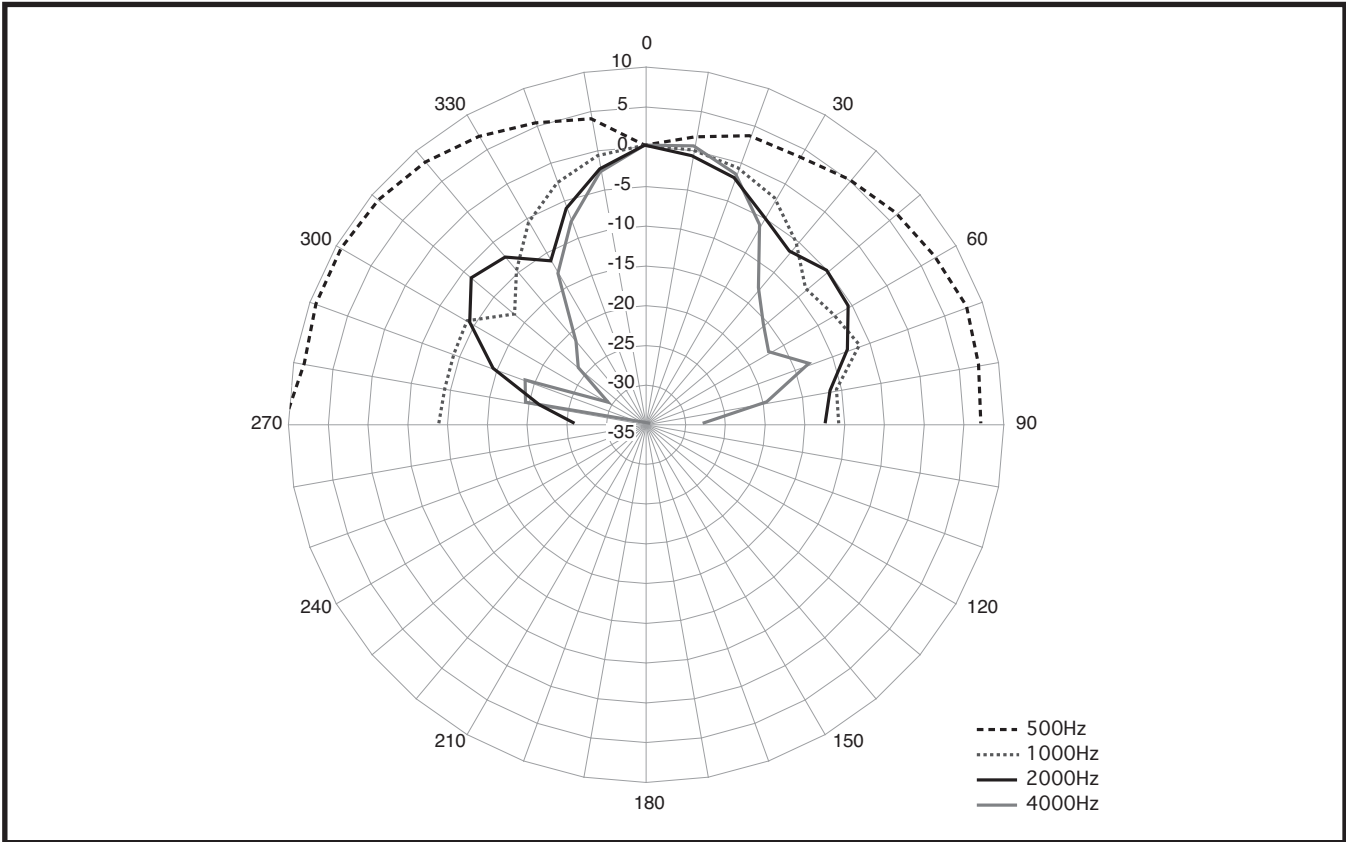

IWS-10/10A

WALL SPEAKER

FEATURES

- Stylish and sleek feeling wall speaker.
- Adapting high performance unit for sophisticated and rich sound.
- Realizing the design with pursuing the modern sense.
- Sound volume adjustable with attenuator(IWS-10A).

SPECIFICATIONS

	IWS-10	IWS-10A
Rated Input	10W	10W
Impedance	COM, 1k Ω , 3.3k Ω	COM, 1k Ω , 3.3k Ω (sw off, -12dB, -6dB, 0dB)
Frequency Response	120Hz-17.9kHz	220Hz-12kHz
S.P.L(1m/1W)	88dB	90dB
Weight	1.1kg	1.1kg
Dimensions	179(W)x312(H)x109(D)mm	179(W)x312(H)x109(D)mm

* Design and specification are subject to be changed for the improvement of product quality without pre notice.

DIRECTIONAL CURVE

RED OFFICE SUPPLIES LIMITED

📍 Eastern Commercial Complex, 73 Kakrail, 7th Floor,
Suite#12, Ramna, Dhaka-1000, Bangladesh